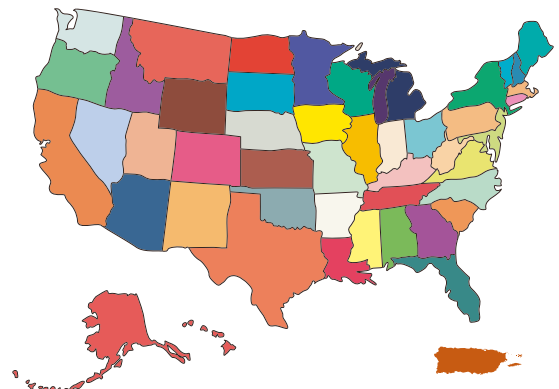

NATIONAL FFA FACT SHEET

850,823
Members
ages 12-21

8,995
Chapters

704,297
FFA
Alumni
Members

The **American FFA Degree** is the highest Degree achievable in the association

The FFA Emblem

The **eagle** serves as a reminder of our freedom and ability to explore new horizons for the future of agriculture

The **cross section of the ear of corn** is a symbol of unity, as corn is grown in every state of the nation

The **plow** signifies labor and tillage of the soil, the backbone of agriculture and the historic foundations of our country's strength

The **owl** symbolizes the knowledge required to be successful in the industry of agriculture

The **rising sun** signifies progress and holds a promise that tomorrow will bring a new day, glowing with opportunity

The **emblazoned words** signify the combination of learning and leadership necessary for progressive agriculture

FFA is in all **50** states, Puerto Rico and the U.S. Virgin Islands

National Blue and Corn gold are the official colors of the National FFA Organization