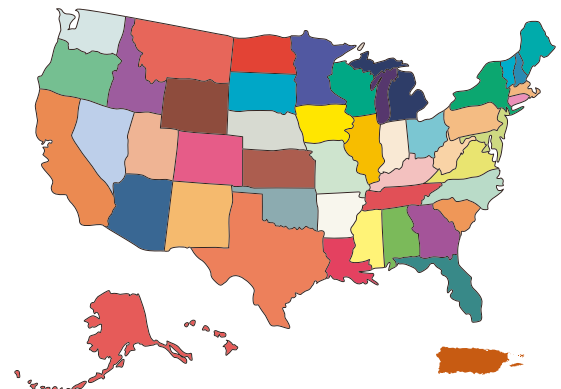

NATIONAL FFA FACT SHEET

850,823
Members
ages 12-21

8,995
Chapters

704,297
FFA
Alumni
Members

The **American FFA Degree** is the highest Degree achievable in the association

The FFA Emblem

The **eagle** serves as a reminder of our freedom and ability to explore new horizons for the future of agriculture

The **cross section of the ear of corn** is a symbol of unity, as corn is grown in every state of the nation

The **plow** signifies labor and tillage of the soil, the backbone of agriculture and the historic foundations of our country's strength

The **owl** symbolizes the knowledge required to be successful in the industry of agriculture

The **rising sun** signifies progress and holds a promise that tomorrow will bring a new day, glowing with opportunity

The **emblazoned words** signify the combination of learning and leadership necessary for progressive agriculture

FFA is in all **50** states, Puerto Rico and the U.S. Virgin Islands

National Blue and Corn gold are the official colors of the National FFA Organization